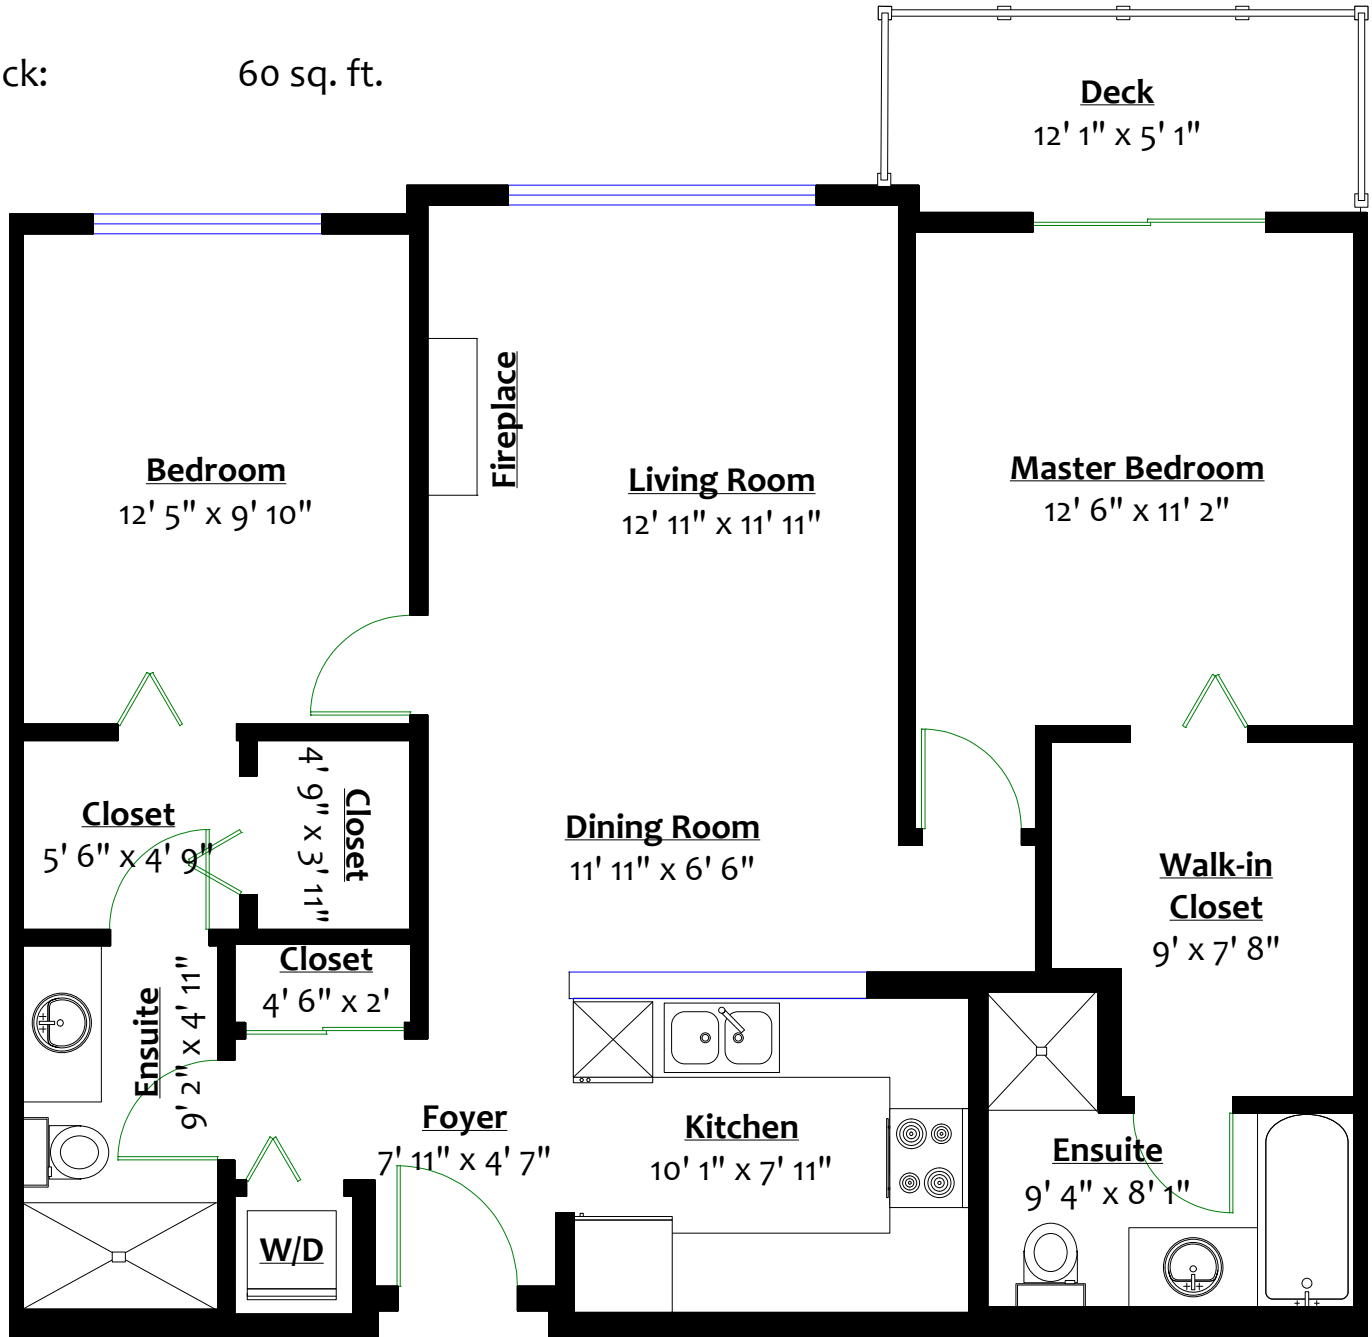

#307 – 200 Capilano Road, Port Moody, B.C.

Timothy Ly (李城)

778-387-0720

www.yvrhome.info

timothyly888@gmail.com

Trust – Honesty – Integrity

Totals**

Main Level: 982 sq. ft.

Deck: 60 sq. ft.

MAIN LEVEL

Floor Area: 982 Sq. Ft.

** Approx. based on interior measurements to exterior walls
** Total square footage not taken from original blueprints